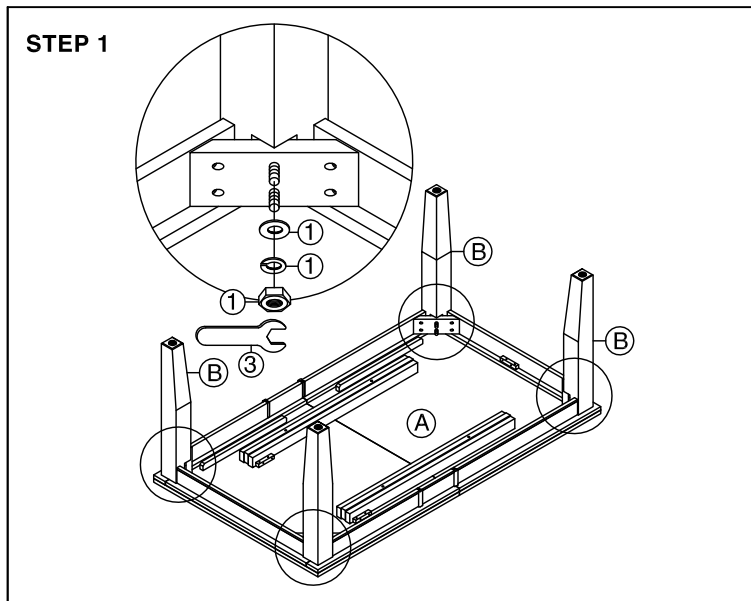

9-piece Solid Wood Dining Set

ITM. / ART. 521712
KG-TA-C4294-RAI-C
DINING TABLE

IMPORTANT, RETAIN FOR FUTURE REFERENCE: READ CAREFULLY
HAVE A QUESTION? GIVE US A CALL. 1-855-205-7530

Thank you for purchasing this quality product from Imagio Home Furniture. It has been engineered for ease of assembly, yet built for durability. Please take the time to read and follow the instructions below. Check that all parts and hardware are in the carton before assembly. Parts apparently missing are often found in the packing materials. If you do not have all the parts listed, call us and they will be sent to you immediately.

Wood Care

- Wipe up liquid spills immediately with a dry cloth.
- Clean with a water-dampened cloth, followed by a dry cloth.
- Do not use strong cleaning solutions.
- Place felt pads under items with a rubber or plastic base or surfaces that can scratch.

HARDWARE LIST			
1		FLAT WASHER	8 PCS
		LOCK WASHER	8 PCS
		HEX NUT	8 PCS
2		LONG BOLT	4 PCS
		FLAT WASHER	4 PCS
		LOCK WASHER	4 PCS
3		WRENCH	1 PC
4		ALLEN KEY	1 PC

PARTS LIST			
A		TABLE TOP	1 PC
B		LEGS	4 PCS
C		TABLE LEAF	1 PC
D		BOTTOM RAIL	2 PCS