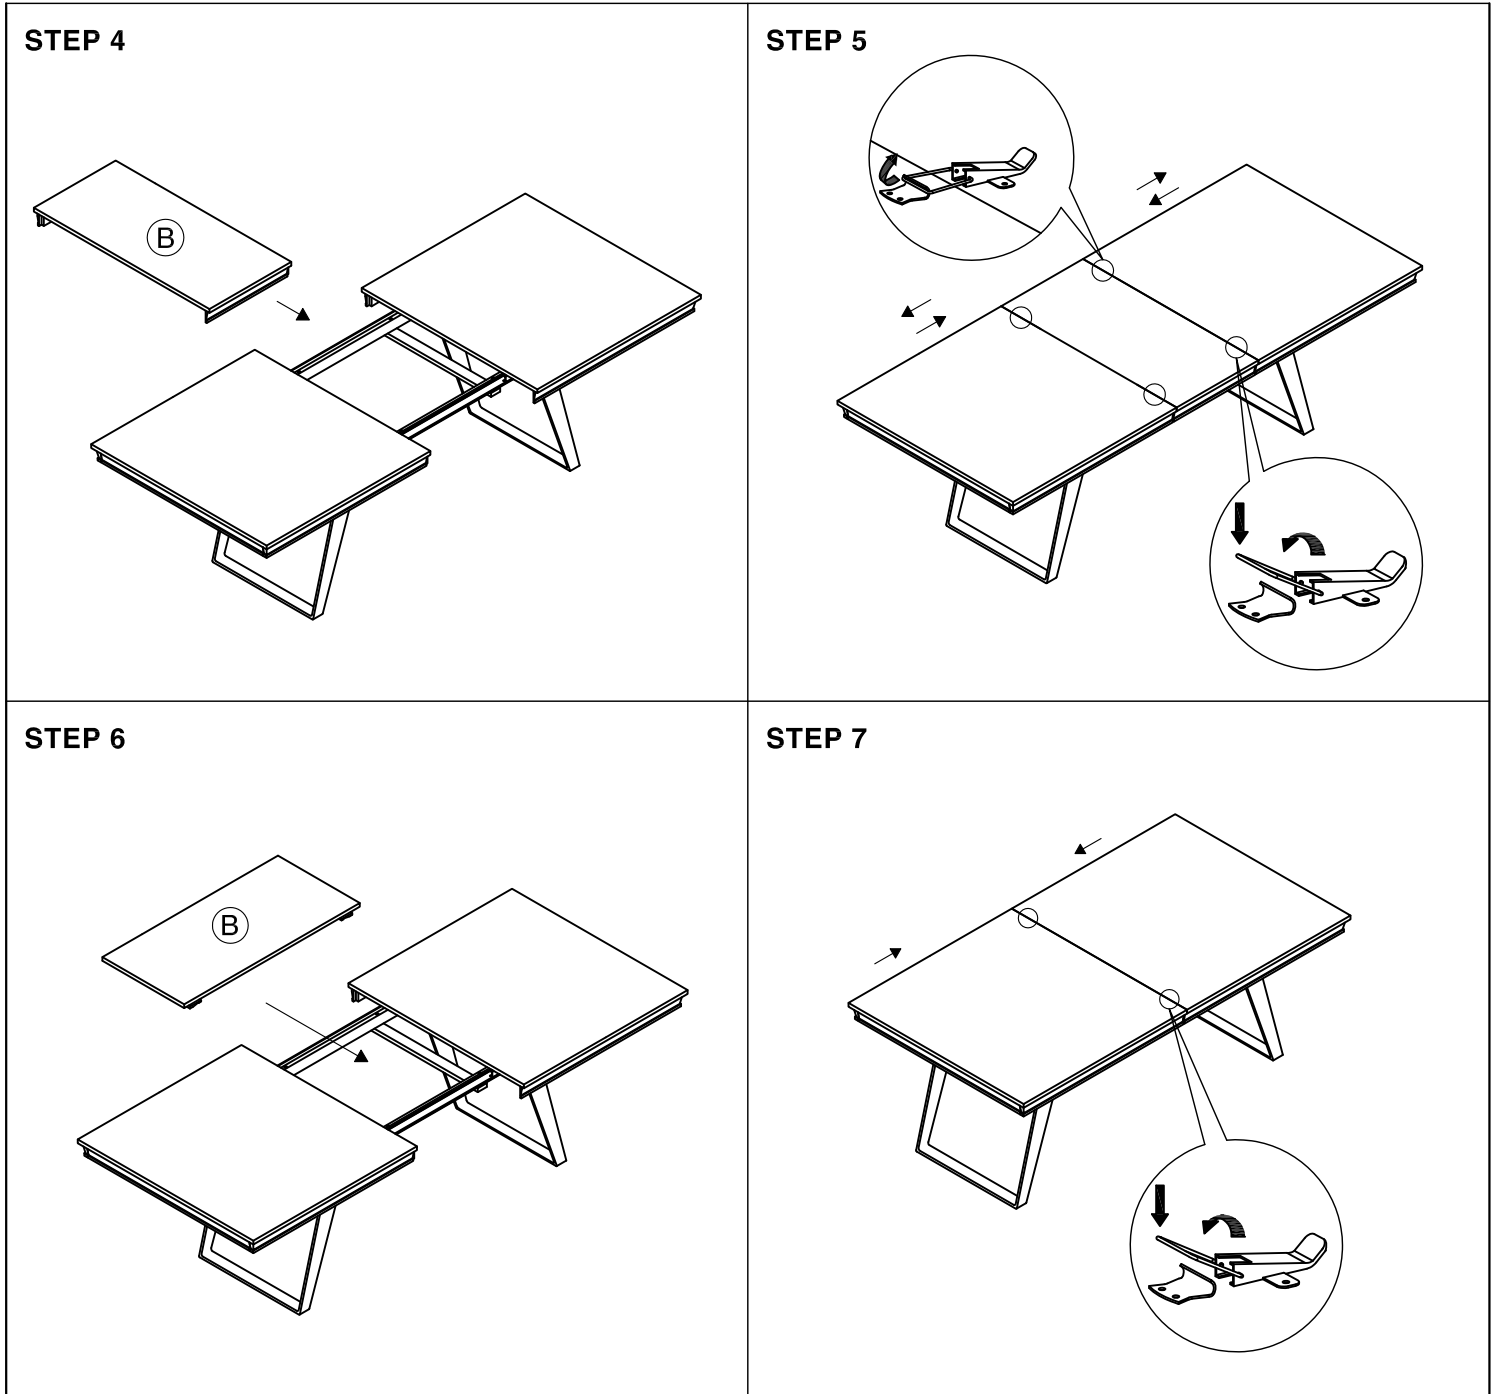

IMPORTANT, RETAIN FOR FUTURE REFERENCE: READ CAREFULLY
HAVE A QUESTION? Visit imagiohome.com or email:
costcosupport@intercon1.com

Thank you for purchasing this quality product from Imagio Home Furniture. It has been engineered for ease of assembly, yet built for durability. Please take the time to read and follow the instructions below. Check that all parts and hardware are in the carton before assembly. Parts apparently missing are often found in the packing materials. If you do not have all the parts listed, contact us and they will be sent to you immediately.

Our furniture is manufactured with the highest quality control of materials and workmanship; however, parts could be damaged during transportation. Should this occur, visit imagiohome.com or email: costcosupport@intercon1.com and we will replace the damaged part, if available, right away.