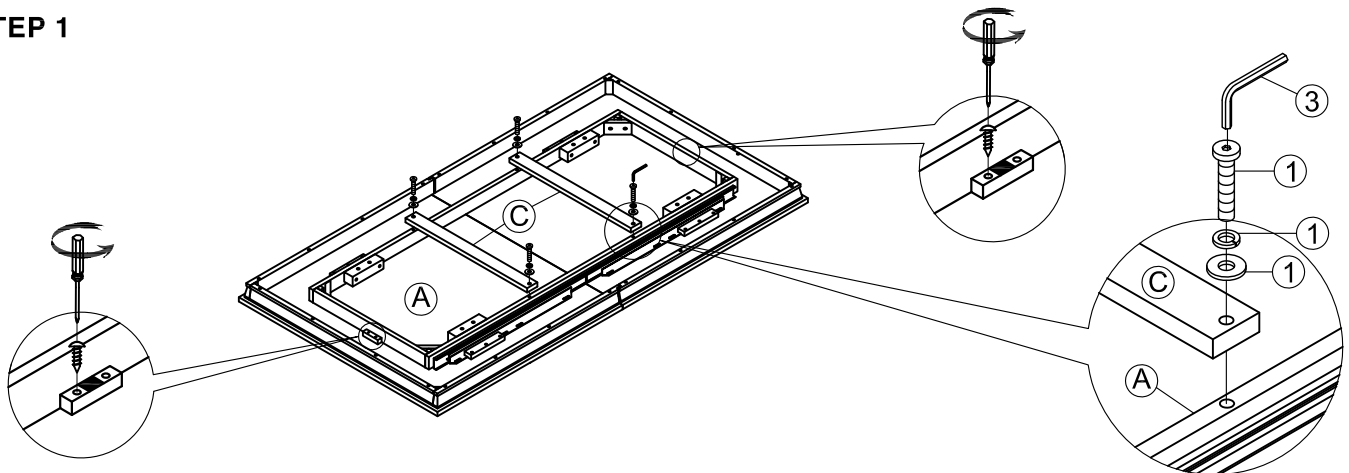

IMPORTANT, RETAIN FOR FUTURE REFERENCE: READ CAREFULLY
HAVE A QUESTION? Visit imagiohome.com or email: costcosupport@intercon1.com

Thank you for purchasing this quality product from Imagio Home Furniture. It has been engineered for ease of assembly, yet built for durability. Please take the time to read and follow the instructions below. Check that all parts and hardware are in the carton before assembly. Parts apparently missing are often found in the packing materials. If you do not have all the parts listed, contact us and they will be sent to you immediately.

STEP 1