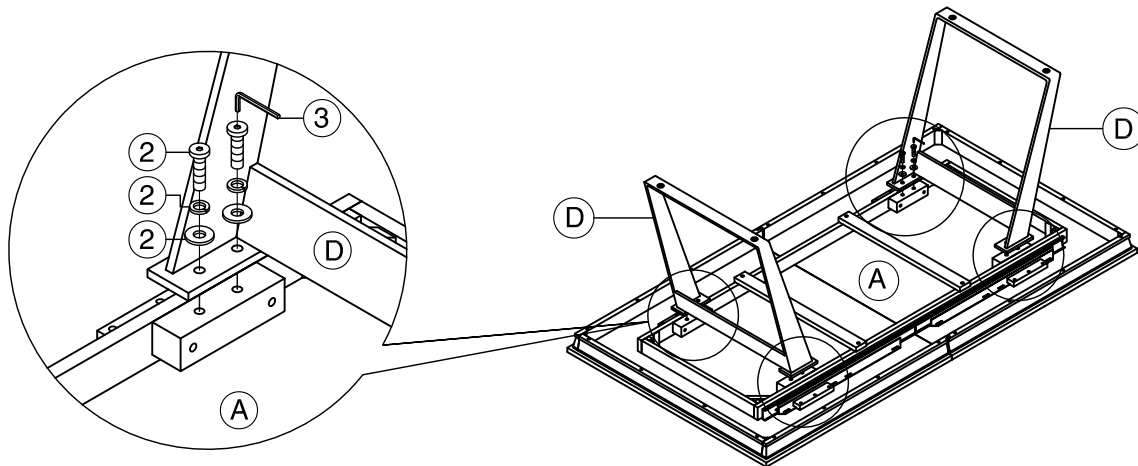

IMPORTANT, RETAIN FOR FUTURE REFERENCE: READ CAREFULLY
HAVE A QUESTION? Visit imagiohome.com or email: costcosupport@intercon1.com

Thank you for purchasing this quality product from Imagio Home Furniture. It has been engineered for ease of assembly, yet built for durability. Please take the time to read and follow the instructions below. Check that all parts and hardware are in the carton before assembly. Parts apparently missing are often found in the packing materials. If you do not have all the parts listed, contact us and they will be sent to you immediately.

STEP 1

STEP 2

STEP 3