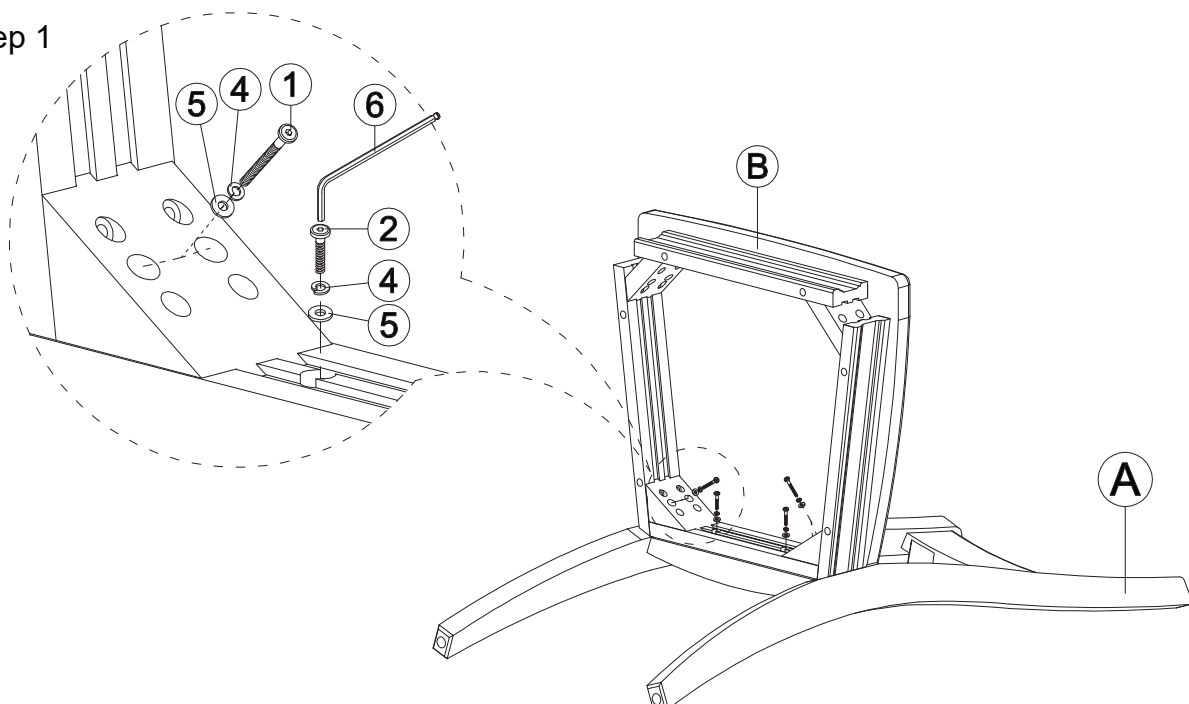

IMPORTANT, RETAIN FOR FUTURE REFERENCE: READ CAREFULLY
HAVE A QUESTION? Visit imagiohome.com
or email: costcosupport@intercon1.com

Thank you for purchasing this quality product from Imagio Home Furniture. It has been engineered for ease of assembly, yet built for durability. Please take the time to read and follow the instructions below. Check that all parts and hardware are in the carton before assembly. Parts apparently missing are often found in the packing materials. If you do not have all the parts listed, call us and they will be sent to you immediately.

Wood care

- . Wipe up liquid spills immediately with a dry cloth.
- . Clean with a water-dampened cloth, followed by a dry cloth.
- . Do not use strong cleaning solutions.
- . Place felt pads under items with rubber or plastic base or surfaces that can scratch.

HARDWARE LIST (per chair)			
1		M8 x 80mm Bolt	4 PC
2		M8 x 40mm Bolt	2 PC
3		Nut	4 PC
4		Lock Washer	10 PC
5		Washer	10 PC
6		Allen Wrench	1 PC
7		Wrench	1 PC

PARTS LIST (per chair)			
A		Chair Back	1PC
B		Wood Seat	1PC
C		Front Leg	2 PC

Step 1