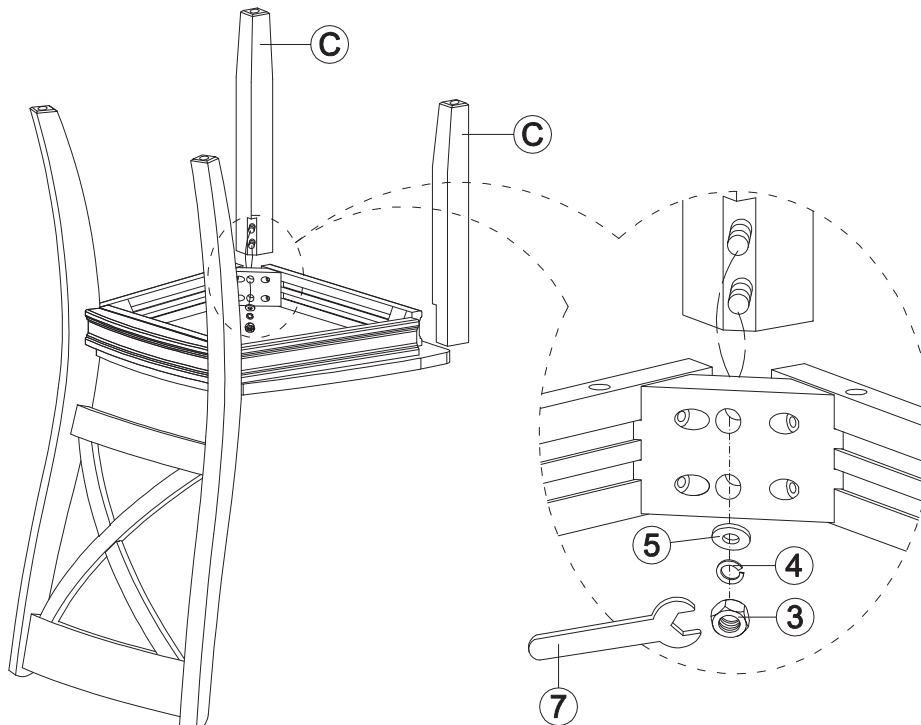

IMPORTANT, RETAIN FOR FUTURE REFERENCE: READ CAREFULLY
HAVE A QUESTION? Visit imagiohome.com
or email: costcosupport@intercon1.com

Thank you for purchasing this quality product from Imagio Home Furniture. It has been engineered for ease of assembly, yet built for durability. Please take the time to read and follow the instructions below. Check that all parts and hardware are in the carton before assembly. Parts apparently missing are often found in the packing materials. If you do not have all the parts listed, call us and they will be sent to you immediately.

Step 2