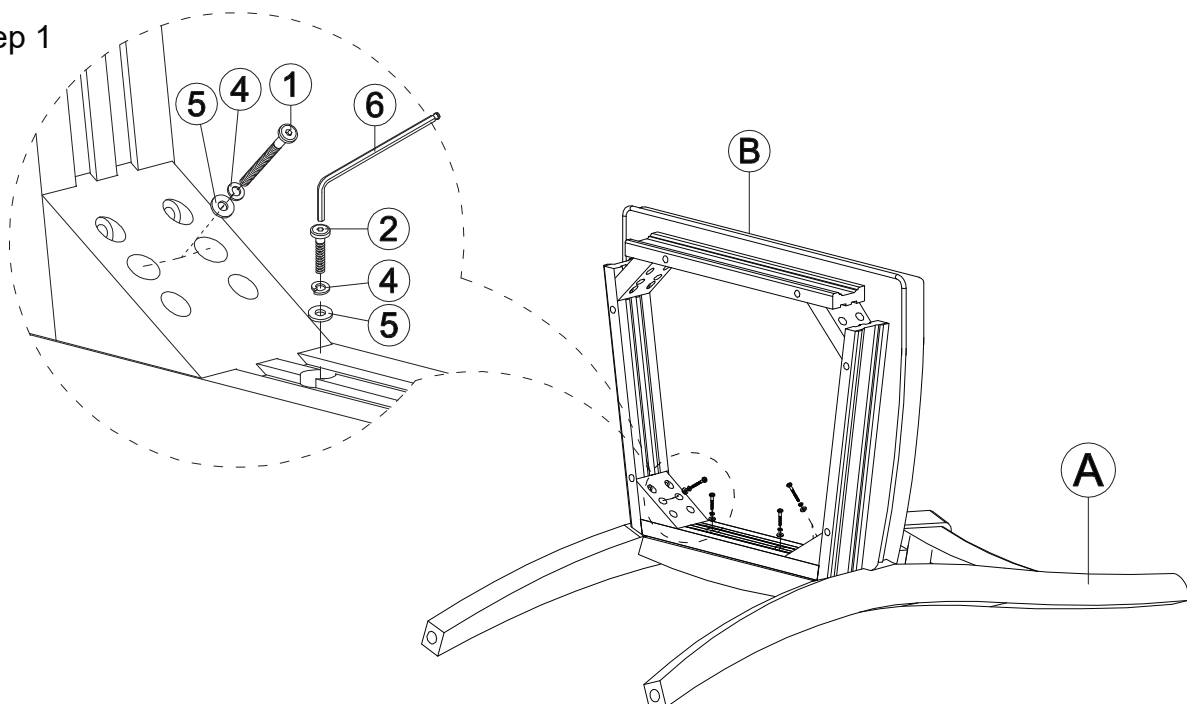

IMPORTANT, RETAIN FOR FUTURE REFERENCE: READ CAREFULLY
HAVE A QUESTION? Visit imagiohome.com
or email: costcosupport@intercon1.com

Thank you for purchasing this quality product from Imagio Home Furniture. It has been engineered for ease of assembly, yet built for durability. Please take the time to read and follow the instructions below. Check that all parts and hardware are in the carton before assembly. Parts apparently missing are often found in the packing materials. If you do not have all the parts listed, call us and they will be sent to you immediately.

Wood care

- . Wipe up liquid spills immediately with a dry cloth.
- . Clean with a water-dampened cloth, followed by a dry cloth.
- . Do not use strong cleaning solutions.
- . Place felt pads under items with rubber or plastic base or surfaces that can scratch.

HARDWARE LIST (per chair)			
1		M8 x 80mm Bolt	4 PC
2		M8 x 40mm Bolt	2 PC
3		Nut	4 PC
4		Lock Washer	10 PC
5		Washer	10 PC
6		Allen Wrench	1 PC
7		Wrench	1 PC

PARTS LIST (per chair)			
A		Chair Back	1PC
B		Cushion Seat	1PC
C		Front Leg	2 PC

Step 1