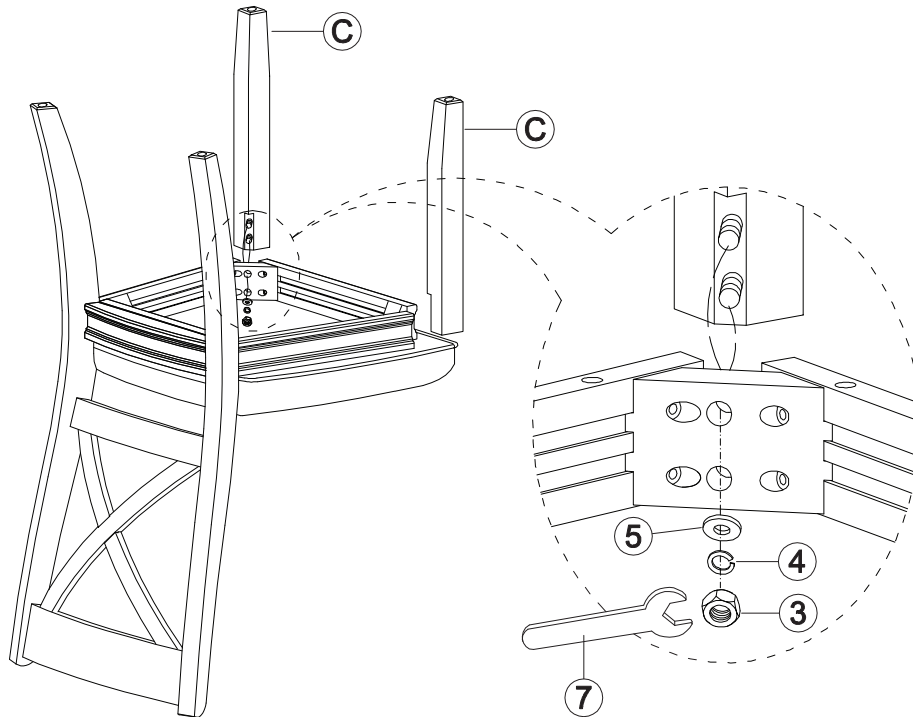

IMPORTANT, RETAIN FOR FUTURE REFERENCE: READ CAREFULLY
HAVE A QUESTION? Visit imagiohome.com
or email: costcosupport@intercon1.com

Thank you for purchasing this quality product from Imagio Home Furniture. It has been engineered for ease of assembly, yet built for durability. Please take the time to read and follow the instructions below. Check that all parts and hardware are in the carton before assembly. Parts apparently missing are often found in the packing materials. If you do not have all the parts listed, call us and they will be sent to you immediately.

Step 2