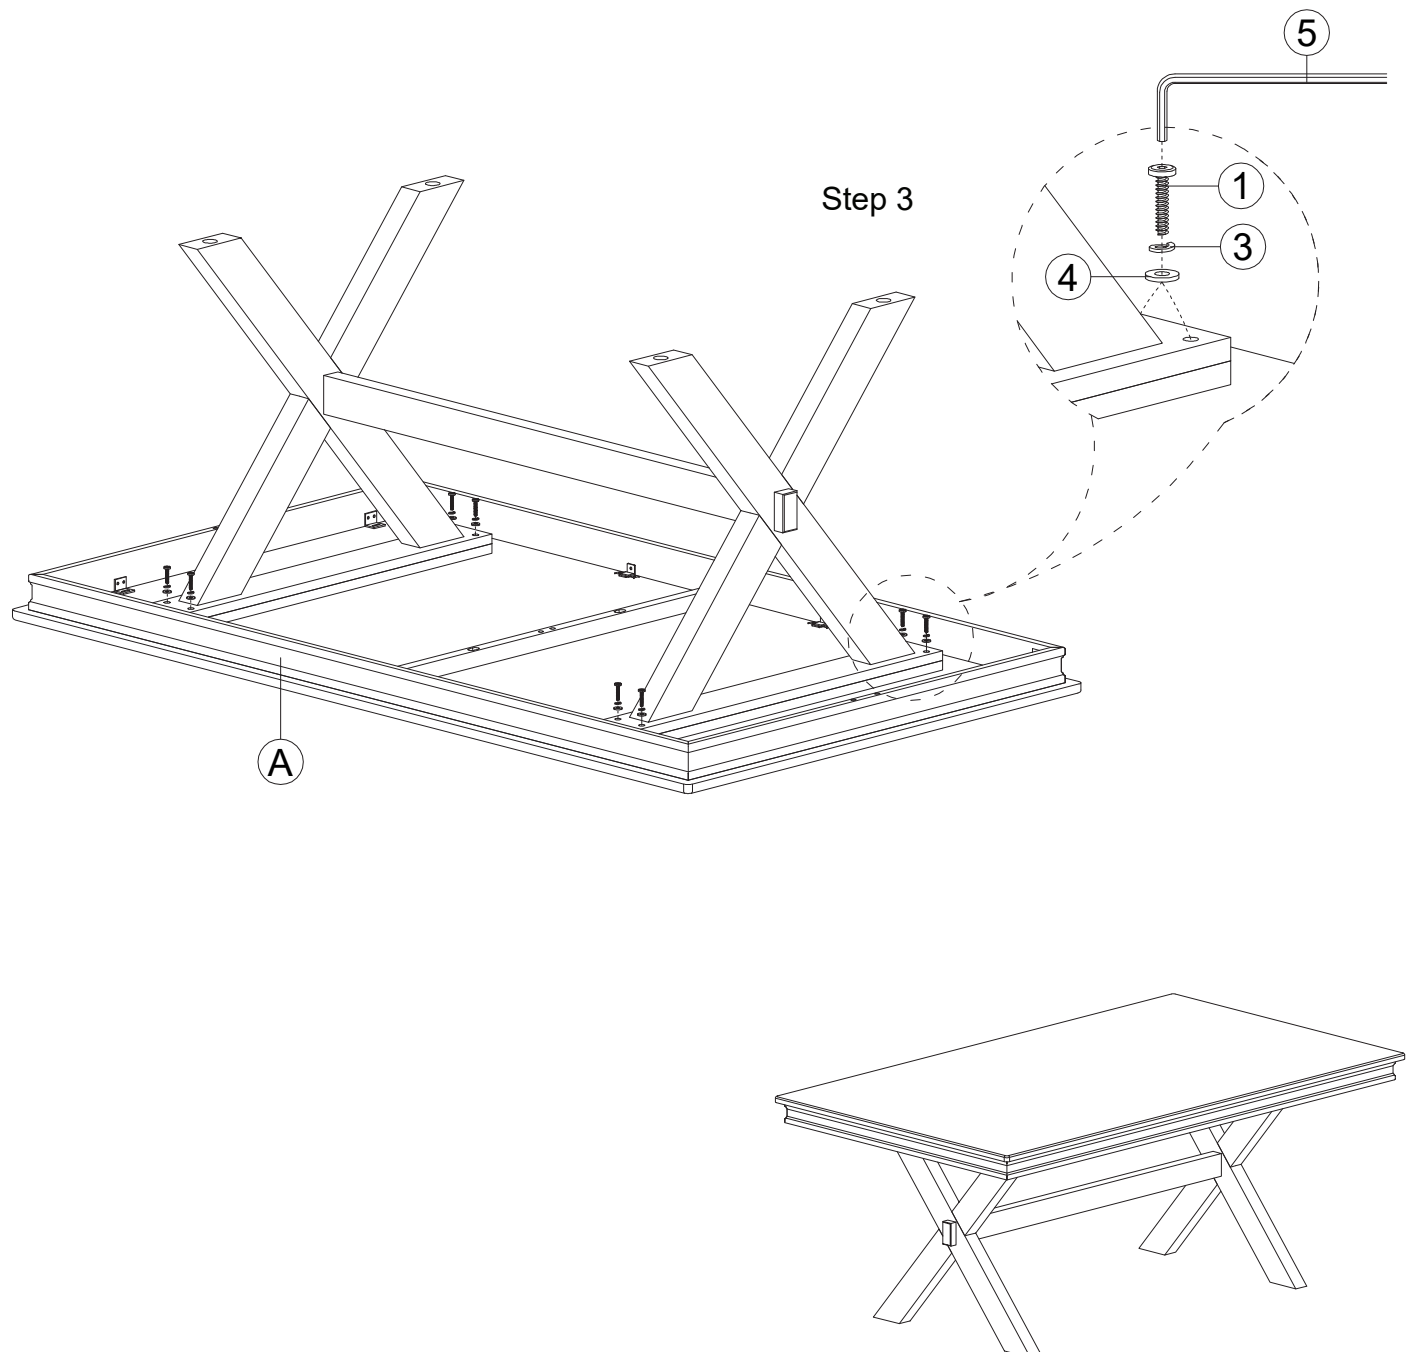

IMPORTANT, RETAIN FOR FUTURE REFERENCE: READ CAREFULLY
HAVE A QUESTION? Visit imagiohome.com
or email: costcosupport@intercon1.com

Thank you for purchasing this quality product from Imagio Home Furniture. It has been engineered for ease of assembly, yet built for durability. Please take the time to read and follow the instructions below. Check that all parts and hardware are in the carton before assembly. Parts apparently missing are often found in the packing materials. If you do not have all the parts listed, call us and they will be sent to you immediately.

Our furniture is manufactured with the highest quality control of materials and workmanship; however, parts could be damaged during transportation. Should this occur, visit imagiohome.com or email: costcosupport@intercon1.com and we will replace the damaged part, if available, right away.