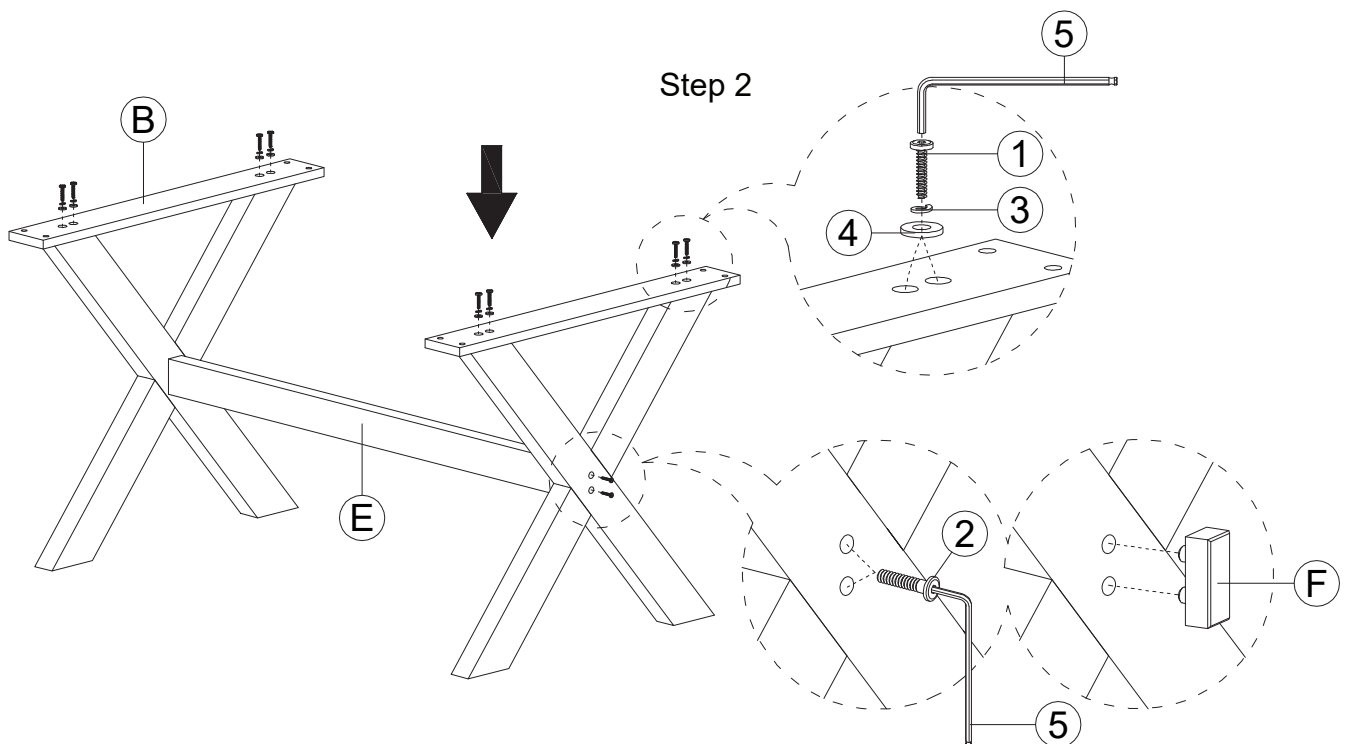

IMPORTANT, RETAIN FOR FUTURE REFERENCE: READ CAREFULLY
HAVE A QUESTION? Visit imagiohome.com
or email: costcosupport@intercon1.com

Thank you for purchasing this quality product from Imagio Home Furniture. It has been engineered for ease of assembly, yet built for durability. Please take the time to read and follow the instructions below. Check that all parts and hardware are in the carton before assembly. Parts apparently missing are often found in the packing materials. If you do not have all the parts listed, call us and they will be sent to you immediately.