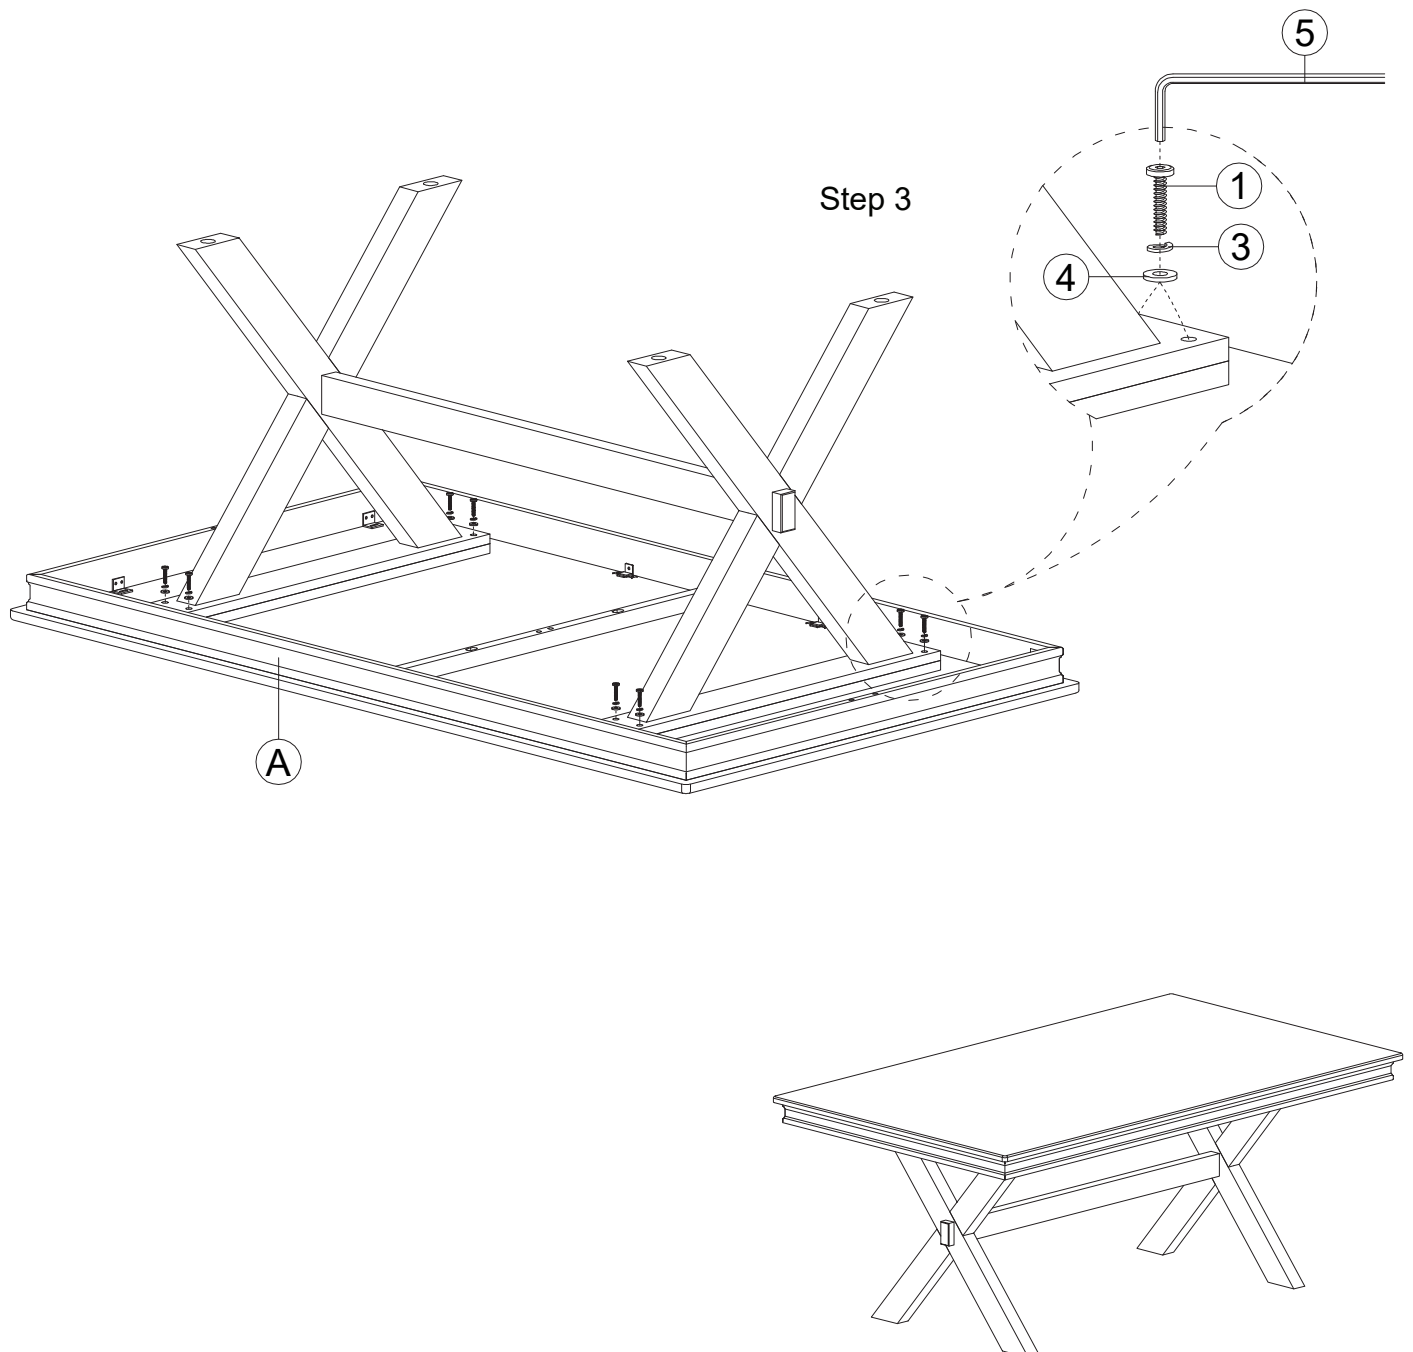

IMPORTANT, RETAIN FOR FUTURE REFERENCE: READ CAREFULLY
HAVE A QUESTION? Visit imagiohome.com
or email: costcosupport@intercon1.com

Thank you for purchasing this quality product from Imagio Home Furniture. It has been engineered for ease of assembly, yet built for durability. Please take the time to read and follow the instructions below. Check that all parts and hardware are in the carton before assembly. Parts apparently missing are often found in the packing materials. If you do not have all the parts listed, call us and they will be sent to you immediately.

Our furniture is manufactured with the highest quality control of materials and workmanship; however, parts could be damaged during transportation. Should this occur, visit imagiohome.com or email: costcosupport@intercon1.com and we will replace the damaged part, if available, right away.