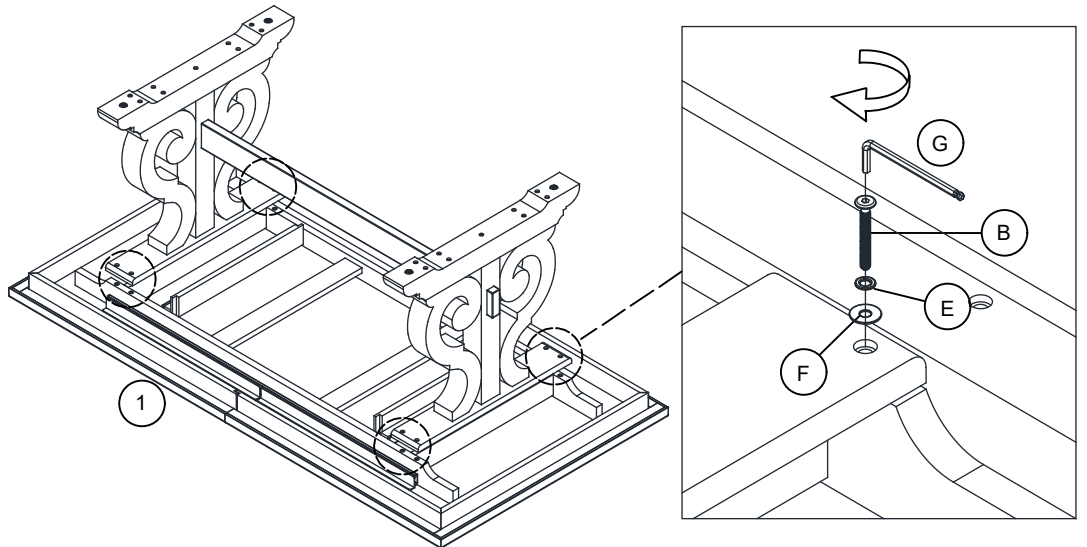

STEP 3

ASSEMBLY TIPS:

- 1.Remove hardware from box and sort by size.
- 2.Please check to see that all hardware and parts are present prior start of assembly.
- 3.Please follow attached instructions in the same sequence as numbered to assure fast and easy assembly.

WARNING

- 1.Don't attempt to repair or modify parts that are broken or defective. Please contact the store immediately.
- 2.This product is for home use only and not intended for commercial establishments.