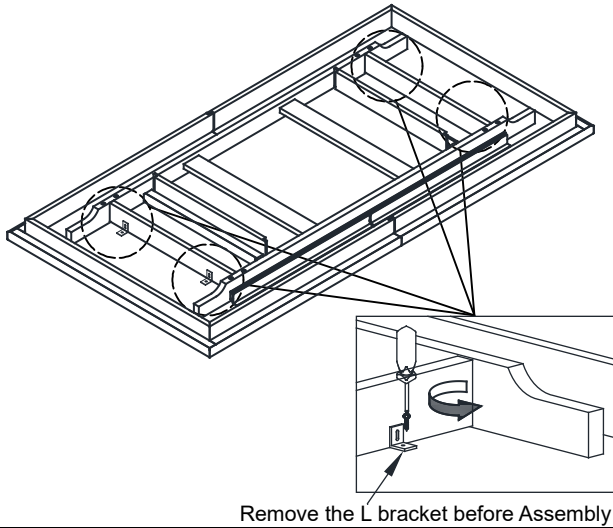

INTERCON
FURNITURE FOR LIFE

ASSEMBLY INSTRUCTION

DESCRIPTION: TABLE, 40" x 76"-98" TRESTLE

ITEM: DK-TA-4098-RFO-C

Thank you for purchasing this quality product. Be sure to check all packing material carefully for small parts which may have come loose inside the carton during shipment. Identify and count all parts and compare with the parts list below. Please keep all hardware out of reach of small children.

1 TABLE TOP (x1)	2 LEAF TOP (x1)	3 TABLE LEG FRAME (x2)	4 CENTER RAIL (x1)	5 BASE CAP (x2)		
A BOLT 1/4" x 2 1/2" (x4)	B BOLT 5/16" x 1 3/4" (x8)	C SPRING WASHER 1/4" (x4)	D FLAT WASHER 1/4" (x4)	E SPRING WASHER 5/16" (x8)	F FLAT WASHER 5/16" (x8)	G ALLEN KEY M4 (x1)

STEP 1