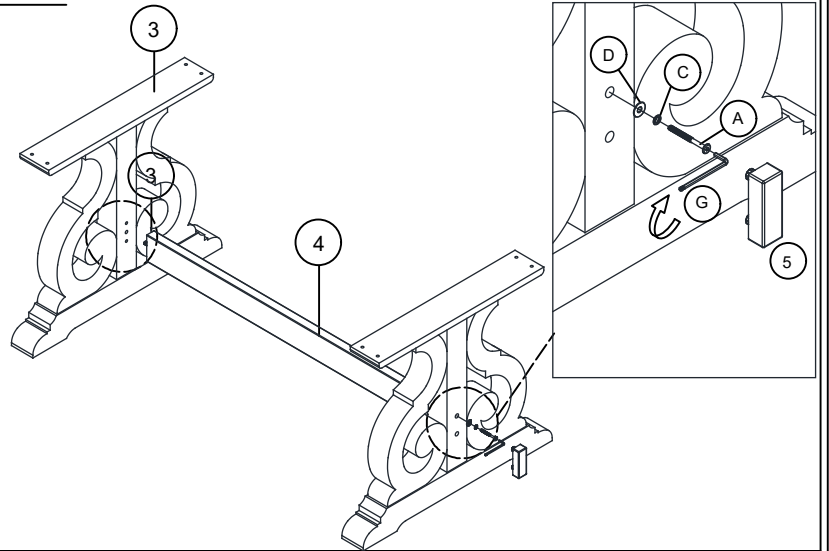

INTERCON
FURNITURE FOR LIFE

ASSEMBLY INSTRUCTION

DESCRIPTION: TABLE, 40" x 76"-98" TRESTLE

ITEM: DK-TA-4098-RFO-C

Thank you for purchasing this quality product. Be sure to check all packing material carefully for small parts which may have come loose inside the carton during shipment. Identify and count all parts and compare with the parts list below. Please keep all hardware out of reach of small children.

1 TABLE TOP (x1)	2 LEAF TOP (x1)	3 TABLE LEG FRAME (x2)	4 CENTER RAIL (x1)	5 BASE CAP (x2)		
A BOLT 1/4" x 2 1/2" (x4)	B BOLT 5/16" x 1 3/4" (x8)	C SPRING WASHER 1/4" (x4)	D FLAT WASHER 1/4" (x4)	E SPRING WASHER 5/16" (x8)	F FLAT WASHER 5/16" (x8)	G ALLEN KEY M4 (x1)

STEP 1

STEP 2

STEP 3

ASSEMBLY TIPS:

- 1.Remove hardware from box and sort by size.
- 2.Please check to see that all hardware and parts are present prior start of assembly.
- 3.Please follow attached instructions in the same sequence as numbered to assure fast and easy assembly.

WARNING

- 1.Don't attempt to repair or modify parts that are broken or defective. Please contact the store immediately.
- 2.This product is for home use only and not intended for commercial establishments.