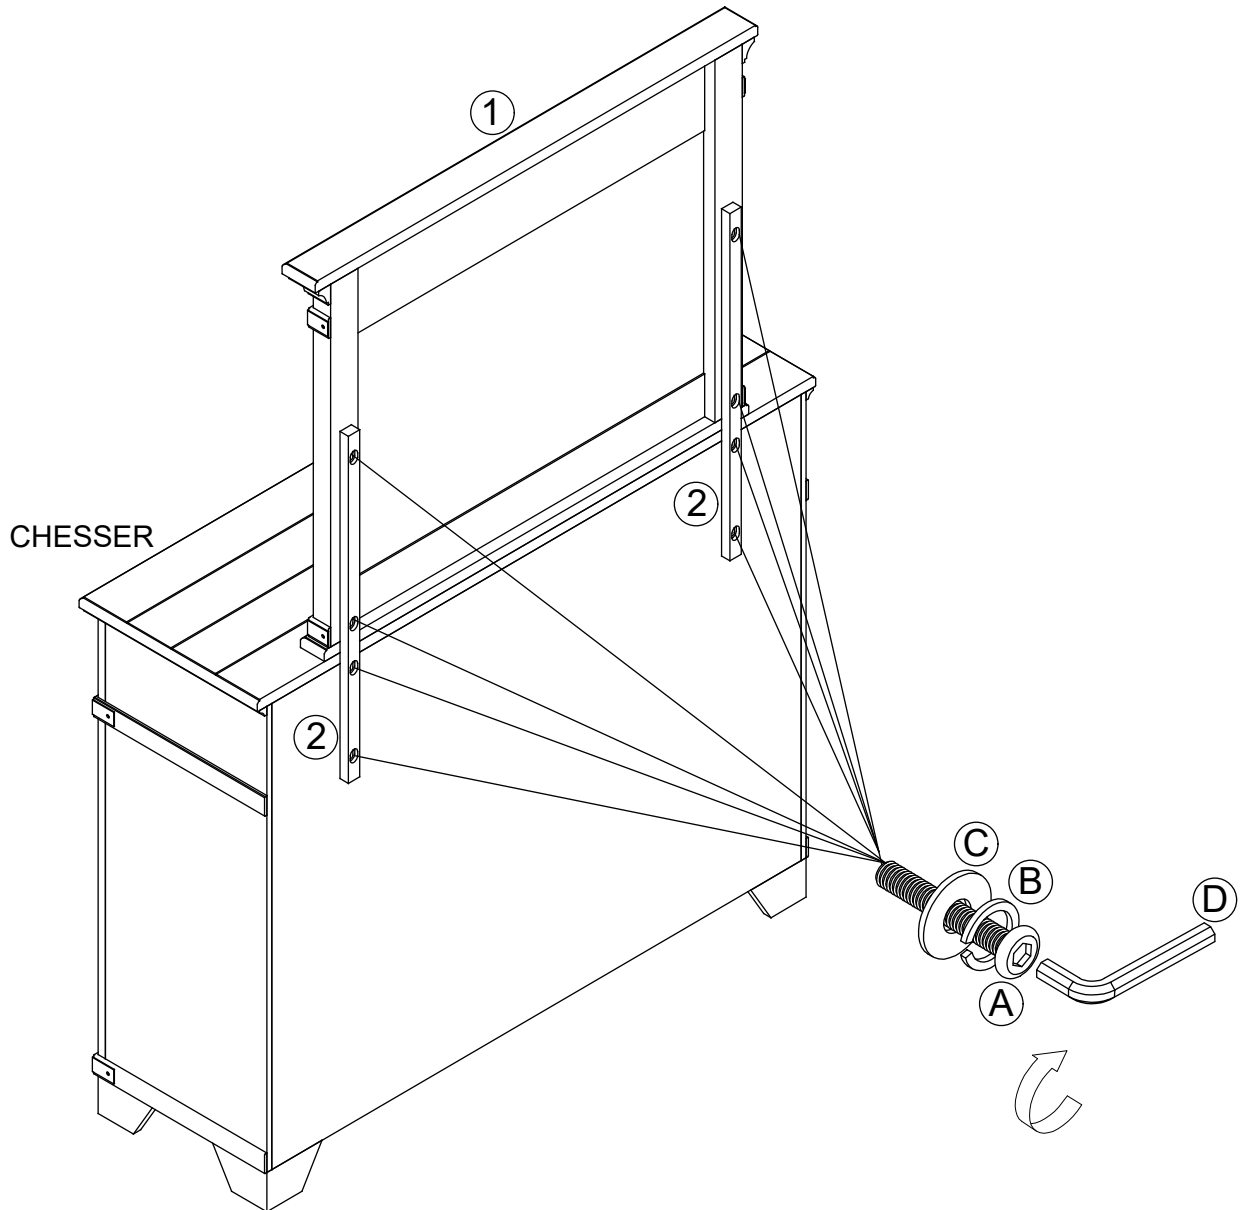

INTERCON
FURNITURE FOR LIFE

ASSEMBLY INSTRUCTION

DESCRIPTION : CHESSER MIRROR

ITEM NO : FG-BR-4991-STE-C

Thank you for purchasing this quality product. Be sure to check all packing material carefully for small parts which may have come loose inside the carton during shipment. Identify and count all parts and compare with the parts list below. Please keep all hardware out of reach of small children.

<p>1</p>  <p>CHESSER MIRROR 1 PC</p>	<p>2</p>  <p>SUPPORT RAIL 2 PCS</p>						
<p>A</p>  <p>BOLT 1/4" x 32MM 8 PCS</p>	<p>B</p>  <p>SPRING WASHER 1/4" 8 PCS</p>	<p>C</p>  <p>FLAT WASHER 1/4" x 18MM 8 PCS</p>	<p>D</p>  <p>ALLEN KEY M4 1 PC</p>				

STEP 1

ASSEMBLY TIPS:

1. Remove hardware from box and sort by size.
2. Please check to see that all hardware and parts are present prior start of assembly.
3. Please follow attached instructions in the same sequence as numbered to assure fast and easy assembly.