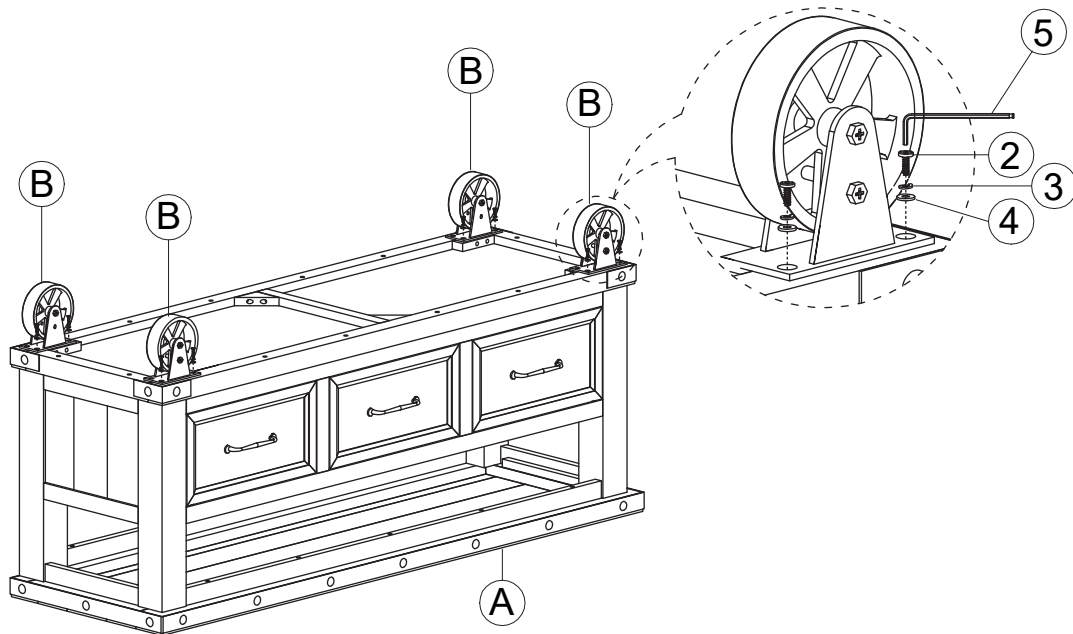

IMPORTANT, RETAIN FOR FUTURE REFERENCE: READ CAREFULLY
HAVE A QUESTION? Visit imagiohome.com
or email: costcosupport@intercon1.com

Thank you for purchasing this quality product from Imagio Home Furniture. It has been engineered for ease of assembly, yet built for durability. Please take the time to read and follow the instructions below. Check that all parts and hardware are in the carton before assembly. Parts apparently missing are often found in the packing materials. If you do not have all the parts listed, contact us and they will be sent to you immediately.