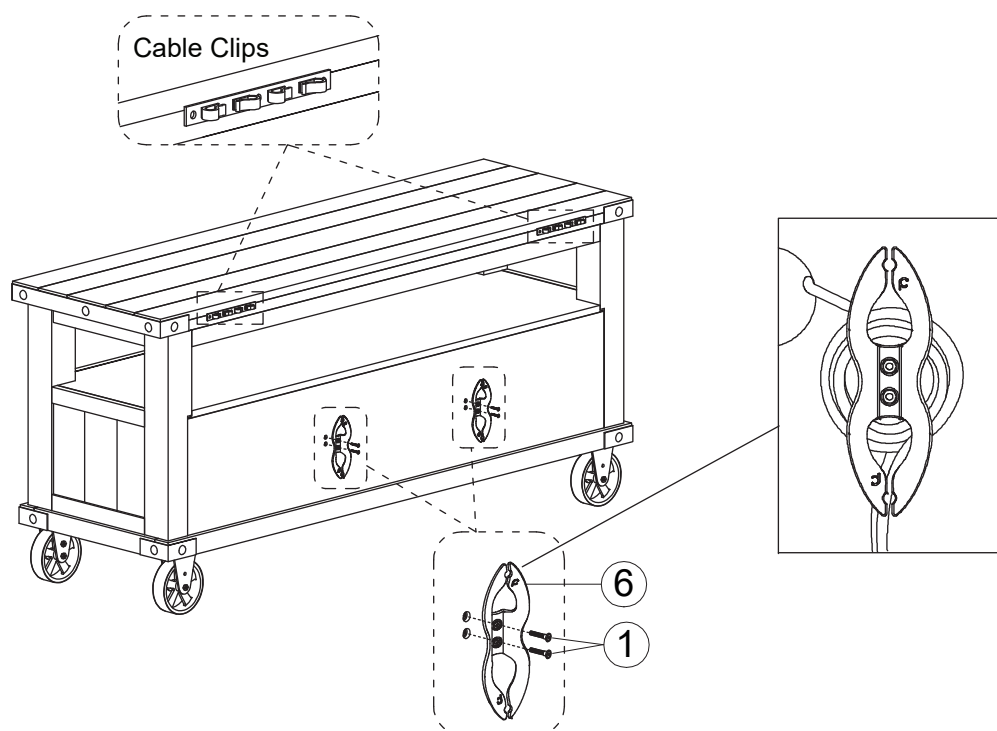

IMPORTANT, RETAIN FOR FUTURE REFERENCE: READ CAREFULLY
HAVE A QUESTION? Visit imagiohome.com
or email: costcosupport@intercon1.com

Thank you for purchasing this quality product from Imagio Home Furniture. It has been engineered for ease of assembly, yet built for durability. Please take the time to read and follow the instructions below. Check that all parts and hardware are in the carton before assembly. Parts apparently missing are often found in the packing materials. If you do not have all the parts listed, contact us and they will be sent to you immediately.