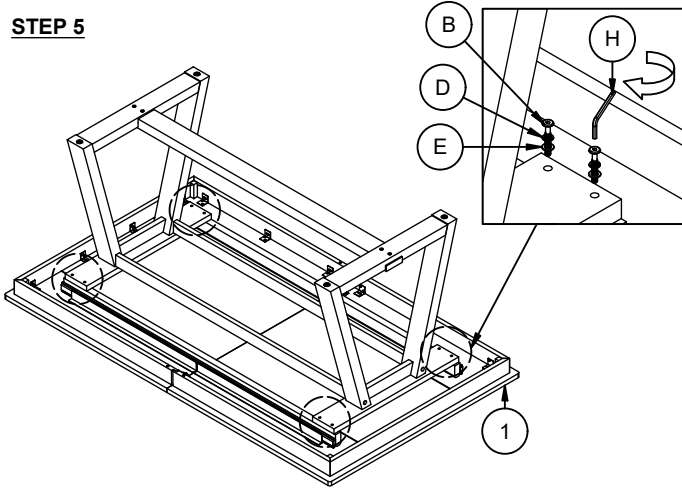

INTERCON
FURNITURE FOR LIFE

ASSEMBLY INSTRUCTION

DESCRIPTION: Table, 42x72-94 Trestle

ITEM NO: HP-TA-4294-BBP-C

Thank you for purchasing this quality product. Be sure to check all packing material carefully for small parts which may have come loose inside the carton during shipment. Identify and count all parts and compare with the parts list below. Please keep all hardware out of reach of small children.

STEP 5