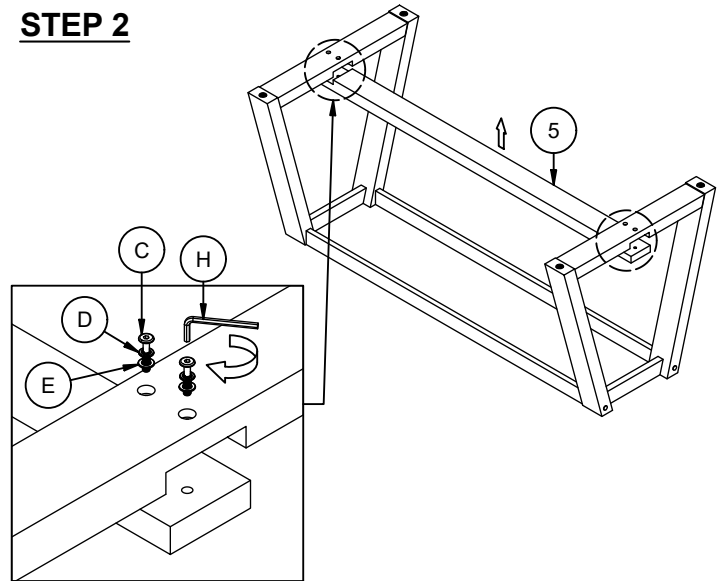

INTERCON
FURNITURE FOR LIFE

ASSEMBLY INSTRUCTION

DESCRIPTION: Table, 42x72-94 Trestle

ITEM NO: HP-TA-4294-BBP-C

Thank you for purchasing this quality product. Be sure to check all packing material carefully for small parts which may have come loose inside the carton during shipment. Identify and count all parts and compare with the parts list below. Please keep all hardware out of reach of small children.

1 TABLE TOP 1 PC	2 LEAF TOP 1 PC	3 LEGS FRAME 2 PCS	4 SUPPORT RAILS 2 PCS	5 CENTER RAIL 1 PC	6 MOUNTING PLATE 2 PCS		
A JCBC BOLT M6 x 90mm 4 PCS	B JCBC BOLT M6 x 50mm 12 PCS	C JCBC BOLT M6 x 30mm 4 PCS	D SPRING WASHER M6 20 PCS	E FLAT WASHER M6 x 19mm 16 PCS	F FLAT WASHER M6 x 13mm 4 PCS	G WOOD BUTTON 4 PCS	H ALLEN KEY M4 1 PC

STEP 1

STEP 2

STEP 3

STEP 4

ASSEMBLY TIPS:

1. Remove hardware from box and sort by size.
2. Please check to see that all hardware and parts are present prior start of assembly.
3. Please follow attached instructions in the same sequence as numbered to assure fast and easy assembly.