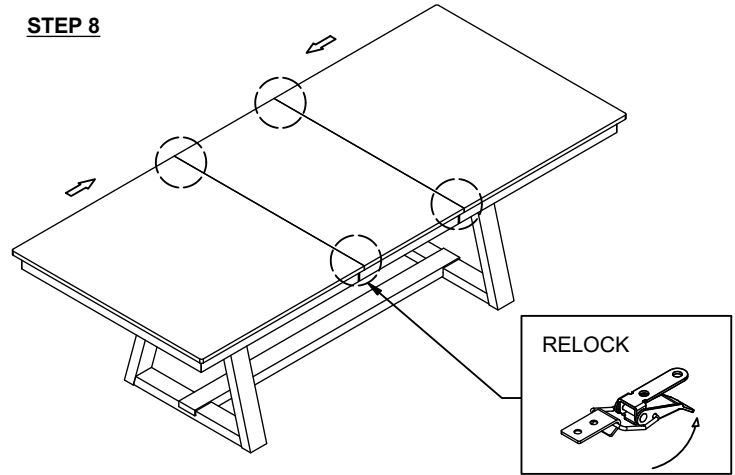

INTERCON
FURNITURE FOR LIFE

ASSEMBLY INSTRUCTION

DESCRIPTION: Table, 42x72-94 Trestle

ITEM NO: HP-TA-4294-BBP-C

Thank you for purchasing this quality product. Be sure to check all packing material carefully for small parts which may have come loose inside the carton during shipment. Identify and count all parts and compare with the parts list below. Please keep all hardware out of reach of small children.

STEP 5

STEP 6

STEP 7

STEP 8

STEP 8

STEP 9

ASSEMBLY TIPS:

1. Remove hardware from box and sort by size.
2. Please check to see that all hardware and parts are present prior start of assembly.
3. Please follow attached instructions in the same sequence as numbered to assure fast and easy assembly.

⚠ WARNING!

1. Don't attempt to repair or modify parts that are broken or defective. Please contact the store immediately.
2. This product is for home use only and not intended for commercial establishments.