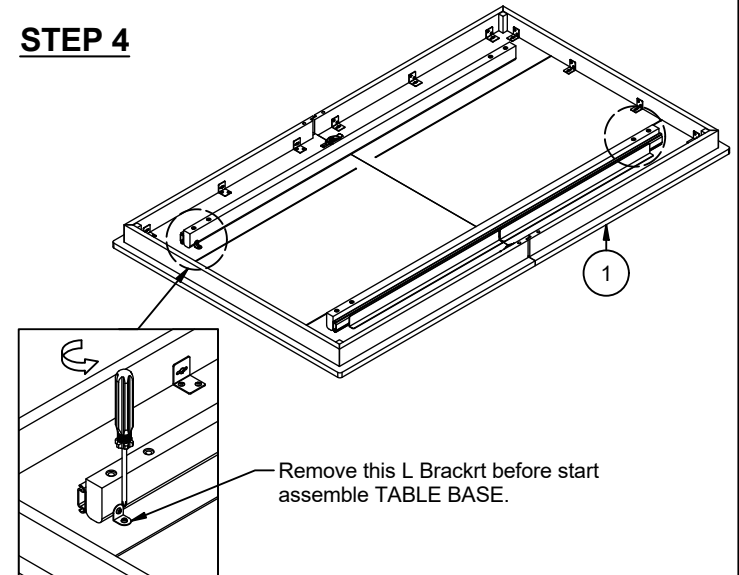

STEP 4

ASSEMBLY TIPS:

1. Remove hardware from box and sort by size.
2. Please check to see that all hardware and parts are present prior start of assembly.
3. Please follow attached instructions in the same sequence as numbered to assure fast and easy assembly.

⚠ WARNING!

1. Don't attempt to repair or modify parts that are broken or defective. Please contact the store immediately.
2. This product is for home use only and not intended for commercial establishments.