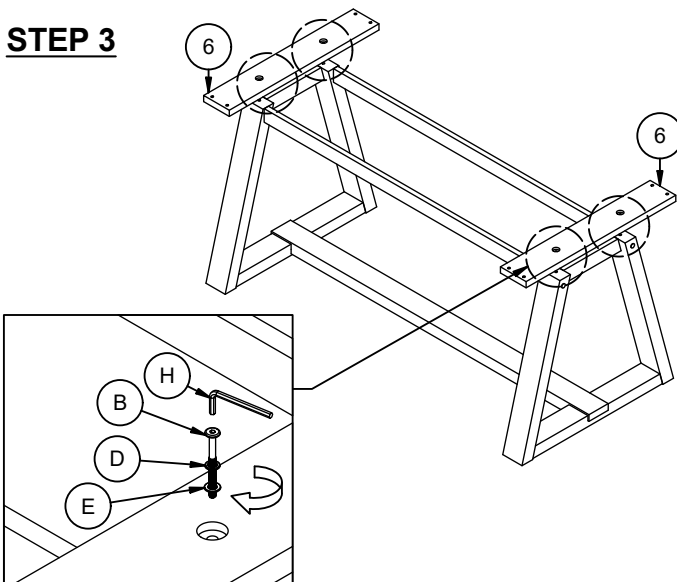

INTERCON
FURNITURE FOR LIFE

ASSEMBLY INSTRUCTION

DESCRIPTION: Table, 42x72-94 Trestle

ITEM NO: HP-TA-4294-BBP-C

Thank you for purchasing this quality product. Be sure to check all packing material carefully for small parts which may have come loose inside the carton during shipment. Identify and count all parts and compare with the parts list below. Please keep all hardware out of reach of small children.

1 TABLE TOP 1 PC	2 LEAF TOP 1 PC	3 LEGS FRAME 2 PCS	4 SUPPORT RAILS 2 PCS	5 CENTER RAIL 1 PC	6 MOUNTING PLATE 2 PCS		
A JCBC BOLT M6 x 90mm 4 PCS	B JCBC BOLT M6 x 50mm 12 PCS	C JCBC BOLT M6 x 30mm 4 PCS	D SPRING WASHER M6 20 PCS	E FLAT WASHER M6 x 19mm 16 PCS	F FLAT WASHER M6 x 13mm 4 PCS	G WOOD BUTTON 4 PCS	H ALLEN KEY M4 1 PC

STEP 1

STEP 2

STEP 3

STEP 4

ASSEMBLY TIPS:

1. Remove hardware from box and sort by size.
2. Please check to see that all hardware and parts are present prior start of assembly.
3. Please follow attached instructions in the same sequence as numbered to assure fast and easy assembly.