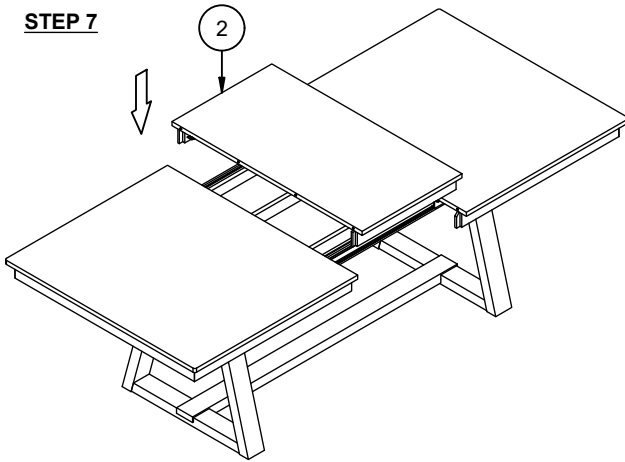

INTERCON
FURNITURE FOR LIFE

ASSEMBLY INSTRUCTION

DESCRIPTION: Table, 42x72-94 Trestle

ITEM NO: HP-TA-4294-BBP-C

Thank you for purchasing this quality product. Be sure to check all packing material carefully for small parts which may have come loose inside the carton during shipment. Identify and count all parts and compare with the parts list below. Please keep all hardware out of reach of small children.

STEP 5

STEP 6

STEP 7

STEP 8

STEP 8

STEP 9

ASSEMBLY TIPS:

1. Remove hardware from box and sort by size.
2. Please check to see that all hardware and parts are present prior start of assembly.
3. Please follow attached instructions in the same sequence as numbered to assure fast and easy assembly.

⚠ WARNING!

1. Don't attempt to repair or modify parts that are broken or defective. Please contact the store immediately.
2. This product is for home use only and not intended for commercial establishments.