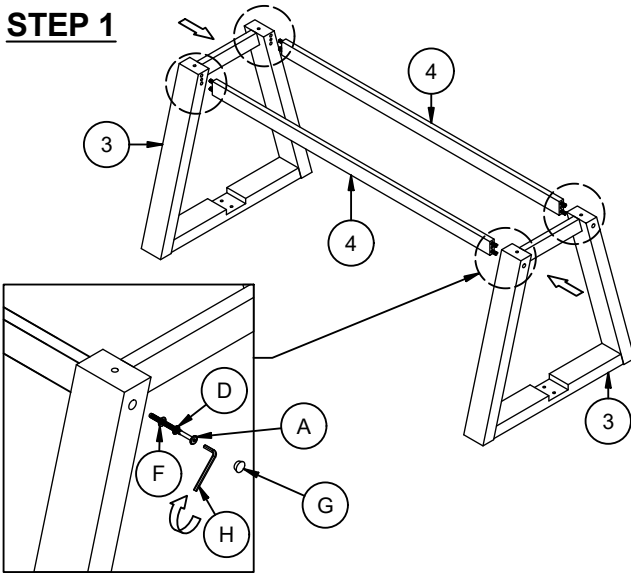

INTERCON
FURNITURE FOR LIFE

ASSEMBLY INSTRUCTION

DESCRIPTION: Table, 42x72-94 Trestle

ITEM NO: HP-TA-4294-BBP-C

Thank you for purchasing this quality product. Be sure to check all packing material carefully for small parts which may have come loose inside the carton during shipment. Identify and count all parts and compare with the parts list below. Please keep all hardware out of reach of small children.

1 TABLE TOP 1 PC	2 LEAF TOP 1 PC	3 LEGS FRAME 2 PCS	4 SUPPORT RAILS 2 PCS	5 CENTER RAIL 1 PC	6 MOUNTING PLATE 2 PCS		
A JCBC BOLT M6 x 90mm 4 PCS	B JCBC BOLT M6 x 50mm 12 PCS	C JCBC BOLT M6 x 30mm 4 PCS	D SPRING WASHER M6 20 PCS	E FLAT WASHER M6 x 19mm 16 PCS	F FLAT WASHER M6 x 13mm 4 PCS	G WOOD BUTTON 4 PCS	H ALLEN KEY M4 1 PC

STEP 1