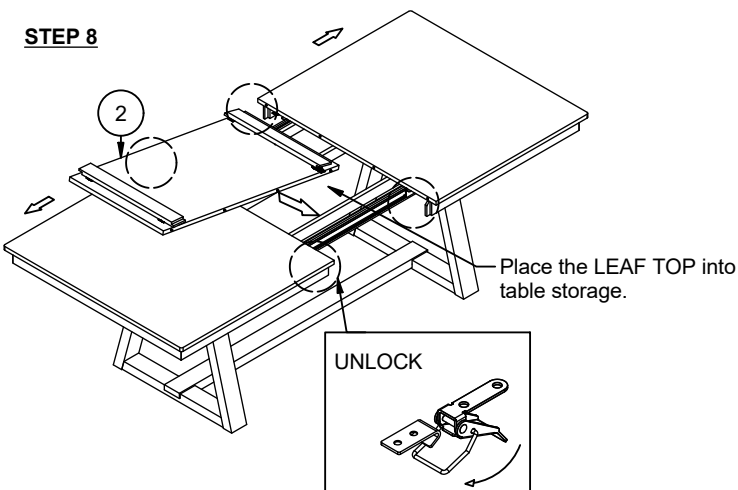

INTERCON
FURNITURE FOR LIFE

ASSEMBLY INSTRUCTION

DESCRIPTION: Table, 42x72-94 Trestle

ITEM NO: HP-TA-4294-BBP-C

Thank you for purchasing this quality product. Be sure to check all packing material carefully for small parts which may have come loose inside the carton during shipment. Identify and count all parts and compare with the parts list below. Please keep all hardware out of reach of small children.

STEP 5

STEP 6

STEP 7

STEP 8

STEP 8

STEP 9

ASSEMBLY TIPS:

1. Remove hardware from box and sort by size.
2. Please check to see that all hardware and parts are present prior start of assembly.
3. Please follow attached instructions in the same sequence as numbered to assure fast and easy assembly.

⚠ WARNING!

1. Don't attempt to repair or modify parts that are broken or defective. Please contact the store immediately.
2. This product is for home use only and not intended for commercial establishments.