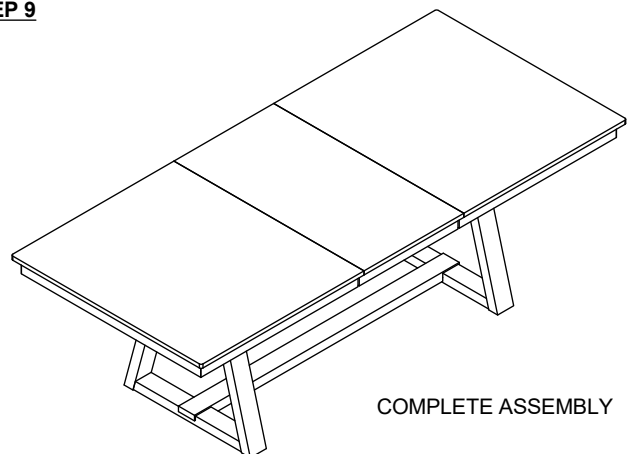

STEP 9

ASSEMBLY TIPS:

1. Remove hardware from box and sort by size.
2. Please check to see that all hardware and parts are present prior start of assembly.
3. Please follow attached instructions in the same sequence as numbered to assure fast and easy assembly.

⚠ WARNING!

1. Don't attempt to repair or modify parts that are broken or defective. Please contact the store immediately.
2. This product is for home use only and not intended for commercial establishments.