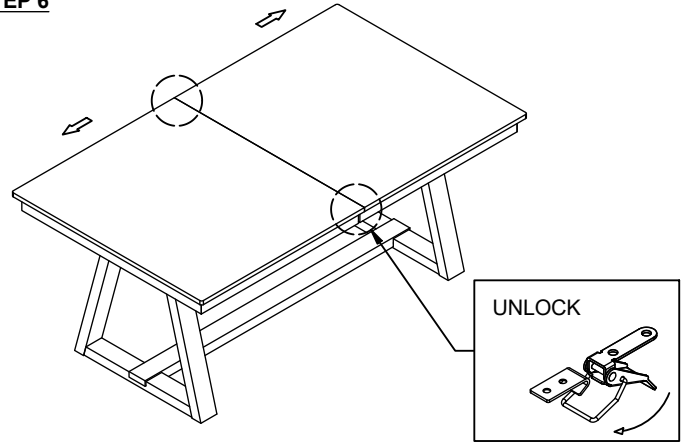

INTERCON
FURNITURE FOR LIFE

ASSEMBLY INSTRUCTION

DESCRIPTION: Table, 42x72-94 Trestle

ITEM NO: HP-TA-4294-BBP-C

Thank you for purchasing this quality product. Be sure to check all packing material carefully for small parts which may have come loose inside the carton during shipment. Identify and count all parts and compare with the parts list below. Please keep all hardware out of reach of small children.

STEP 5

STEP 6

STEP 7

STEP 8

STEP 8

STEP 9

ASSEMBLY TIPS:

1. Remove hardware from box and sort by size.
2. Please check to see that all hardware and parts are present prior start of assembly.
3. Please follow attached instructions in the same sequence as numbered to assure fast and easy assembly.

⚠ WARNING!

1. Don't attempt to repair or modify parts that are broken or defective. Please contact the store immediately.
2. This product is for home use only and not intended for commercial establishments.