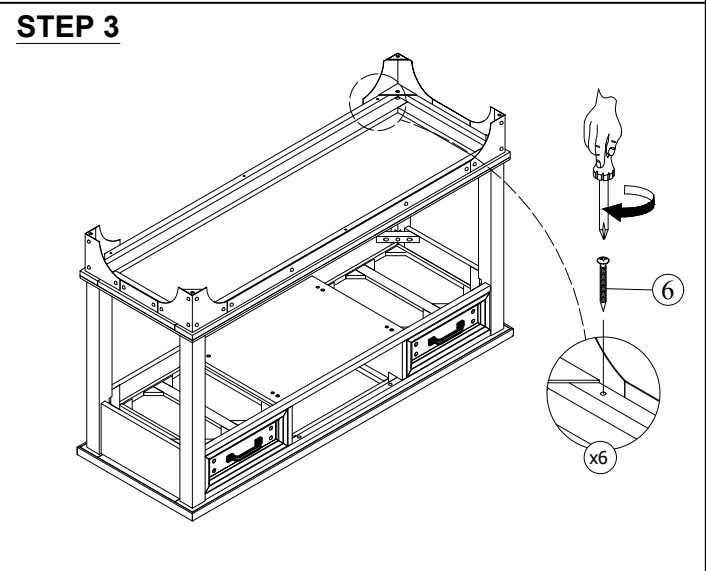

INTERCON
FURNITURE FOR LIFE

ASSEMBLY INSTRUCTION
DESCRIPTION: SOFA TABLE 50" x 18" x 30"
ITEM NO: WY-TA-5018-GPG-C

Thank you for purchasing this quality product. Be sure to check all packing material carefully for small parts which may have come loose inside the carton during shipment. Identify and count all parts and compare with the parts list below. Please keep all hardware out of reach of small children.

 TABLE TOP 1 PC	 SHELF PANEL 1 PC	 TABLE LEG 4 Pcs	 METAL FRAME 1 PC				
 JCBC BOLT 1/4" x 75mm 4 Pcs	 JCBC BOLT 1/4" x 60mm 8 Pcs	 SPRING WASHER 1/4" 12 Pcs	 FLAT WASHER 1/4" x 19mm 12 Pcs	 ALLEN KEY M4 1 PC	 SCREW M4 x 35mm 4 Pcs	 SCREW DRIVER NOT PROVIDER	