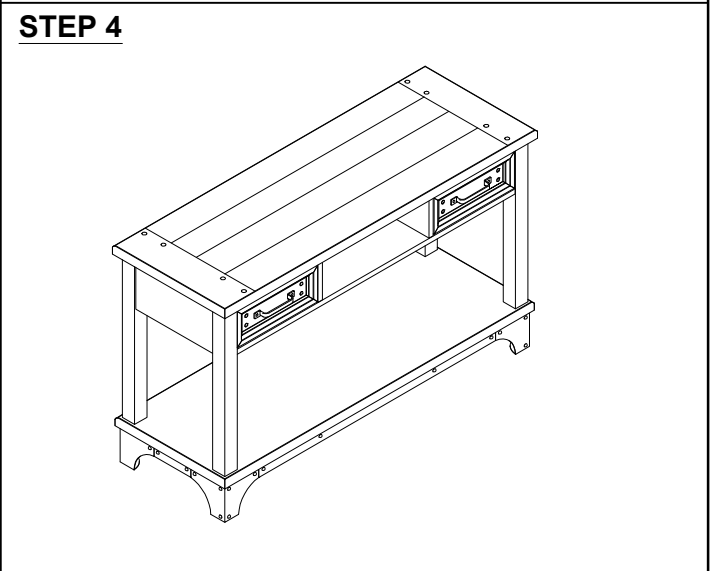

INTERCON
FURNITURE FOR LIFE

ASSEMBLY INSTRUCTION
DESCRIPTION: SOFA TABLE 50" x 18" x 30"
ITEM NO: WY-TA-5018-GPG-C

Thank you for purchasing this quality product. Be sure to check all packing material carefully for small parts which may have come loose inside the carton during shipment. Identify and count all parts and compare with the parts list below. Please keep all hardware out of reach of small children.

 TABLE TOP 1 PC	 SHELF PANEL 1 PC	 TABLE LEG 4 Pcs	 METAL FRAME 1 PC				
 JCBC BOLT 1/4" x 75mm 4 Pcs	 JCBC BOLT 1/4" x 60mm 8 Pcs	 SPRING WASHER 1/4" 12 Pcs	 FLAT WASHER 1/4" x 19mm 12 Pcs	 ALLEN KEY M4 1 PC	 SCREW M4 x 35mm 4 Pcs	 SCREW DRIVER NOT PROVIDER	