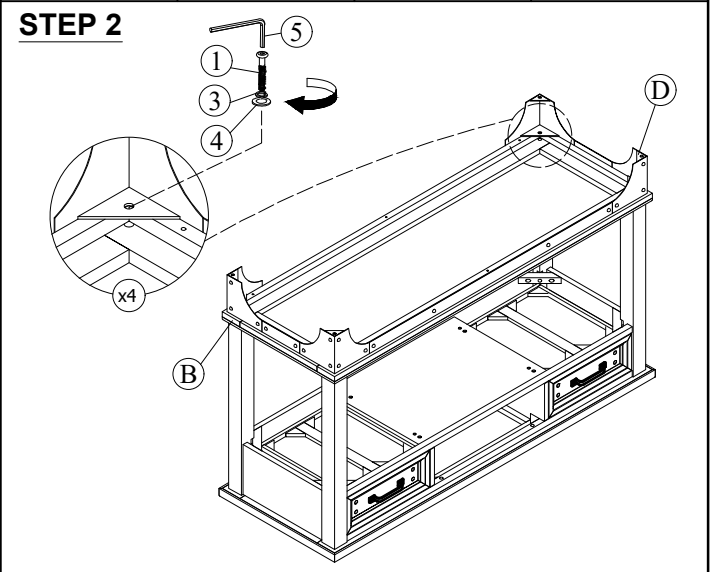

INTERCON
FURNITURE FOR LIFE

ASSEMBLY INSTRUCTION
DESCRIPTION: SOFA TABLE 50" x 18" x 30"
ITEM NO: WY-TA-5018-GPG-C

Thank you for purchasing this quality product. Be sure to check all packing material carefully for small parts which may have come loose inside the carton during shipment. Identify and count all parts and compare with the parts list below. Please keep all hardware out of reach of small children.

 TABLE TOP 1 PC	 SHELF PANEL 1 PC	 TABLE LEG 4 Pcs	 METAL FRAME 1 PC				
 JCBC BOLT 1/4" x 75mm 4 Pcs	 JCBC BOLT 1/4" x 60mm 8 Pcs	 SPRING WASHER 1/4" 12 Pcs	 FLAT WASHER 1/4" x 19mm 12 Pcs	 ALLEN KEY M4 1 PC	 SCREW M4 x 35mm 4 Pcs	 SCREW DRIVER NOT PROVIDER	