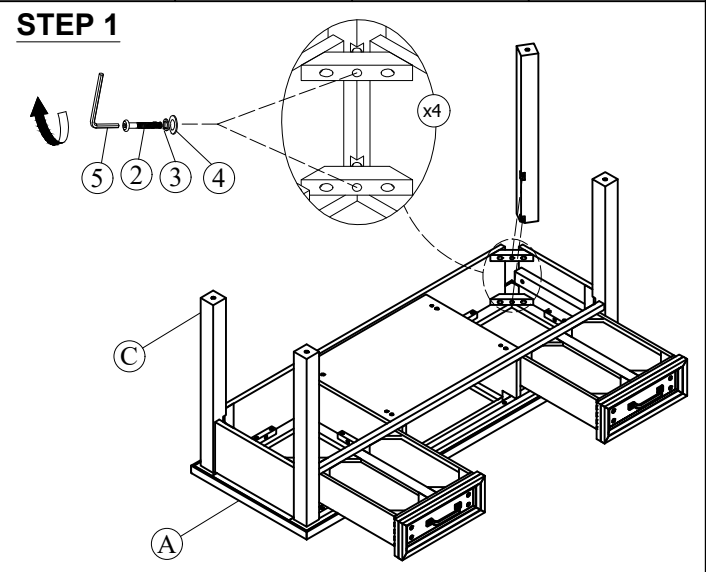

INTERCON
FURNITURE FOR LIFE

ASSEMBLY INSTRUCTION
DESCRIPTION: SOFA TABLE 50" x 18" x 30"
ITEM NO: WY-TA-5018-GPG-C

Thank you for purchasing this quality product. Be sure to check all packing material carefully for small parts which may have come loose inside the carton during shipment. Identify and count all parts and compare with the parts list below. Please keep all hardware out of reach of small children.

 TABLE TOP 1 PC	 SHELF PANEL 1 PC	 TABLE LEG 4 Pcs	 METAL FRAME 1 PC				
 JCBC BOLT 1/4" x 75mm 4 Pcs	 JCBC BOLT 1/4" x 60mm 8 Pcs	 SPRING WASHER 1/4" 12 Pcs	 FLAT WASHER 1/4" x 19mm 12 Pcs	 ALLEN KEY M4 1 PC	 SCREW M4 x 35mm 4 Pcs	 SCREW DRIVER NOT PROVIDER	